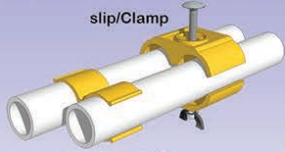

# CatsOnDeck™

Cat Lifestyle Enrichment Enclosures

Tinted in this graphic for clarity. All clamps are white.

slip/Clamp

instaCLAMP\*

**Clamps**

**Panels**

Plush Suite - One of fourteen models!

Our wire mesh panels quickly connect together in a snap with instaCLAMP, creating an enclosure of remarkable strength. It's just as easy to break down should you move. Changing the size and/or configuration of any enclosure is quick and easy, simply by adding more panels!