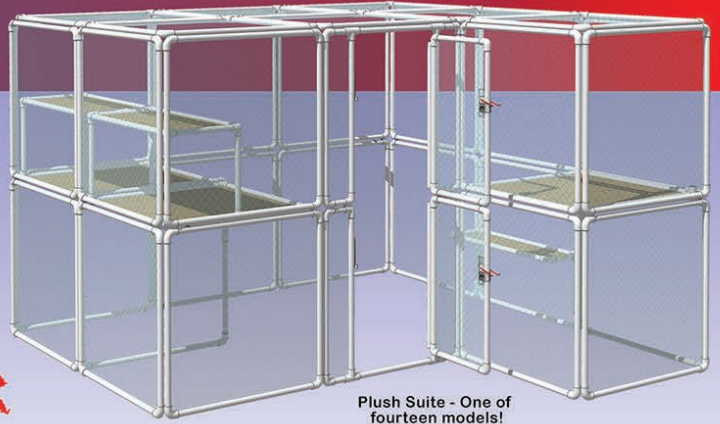

# CatsOnDeck™

Cat Lifestyle Enrichment Enclosures

Tinted in this graphic for clarity. All clamps are white.

slip/Clamp

instaCLAMP\*

**Clamps**

**Panels**

Plush Suite - One of fourteen models!

Our wire mesh panels quickly connect together in a snap with instaCLAMP, creating an enclosure of remarkable strength. It's just as easy to break down should you move. Changing the size and/or configuration of any enclosure is quick and easy, simply by adding more panels!